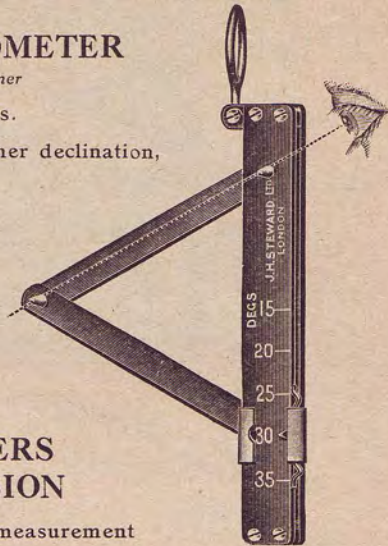

## THE SIMPLEX SKI CLINOMETER

*The Invention of a well-known Ski-Runner*

Length 4½ ins. Weight 2½ ozs.

Can be used for taking angle of slopes, either declination, inclination or in profile.

- Mark I. For Safety Angles 15° to 35°..... **\$4.00**
- Mark II. For Angles from 5° to 50°..... **\$4.75**
- Solid leather case for either Model..... **\$1.15**

## ANEROID BAROMETERS OF PRECISION

for mountain measurement

Watch Size, 2 inches diameter

To measure heights up to 12,000 feet reading to 50 feet or 4,000 metres reading to 10 metres..... **\$24.00**

To measure heights up to 15,000 feet reading to 100 feet or 5,000 metres reading to 20 metres..... **\$25.50**