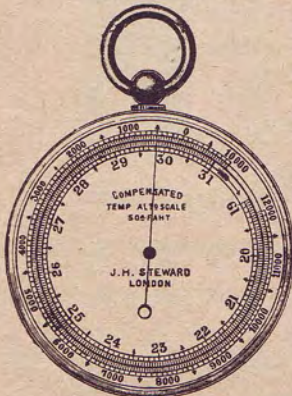

## THE SIMPLEX SKI CLINOMETER

*The Invention of a well-known Ski-Runner*

Length 4½ ins. Weight 2½ ozs.

Can be used for taking angle of slopes, either declination, inclination or in profile.

- Mark I. For Safety Angles 15° to 35°..... **\$4.00**
- Mark II. For Angles from 5° to 50°..... **\$4.75**
- Solid leather case for either Model..... **\$1.15**

## ANEROID BAROMETERS OF PRECISION

for mountain measurement

Watch Size, 2 inches diameter

To measure heights up to 12,000 feet reading to 50 feet or 4,000 metres reading to 10 metres..... **\$24.00**

To measure heights up to 15,000 feet reading to 100 feet or 5,000 metres reading to 20 metres..... **\$25.50**