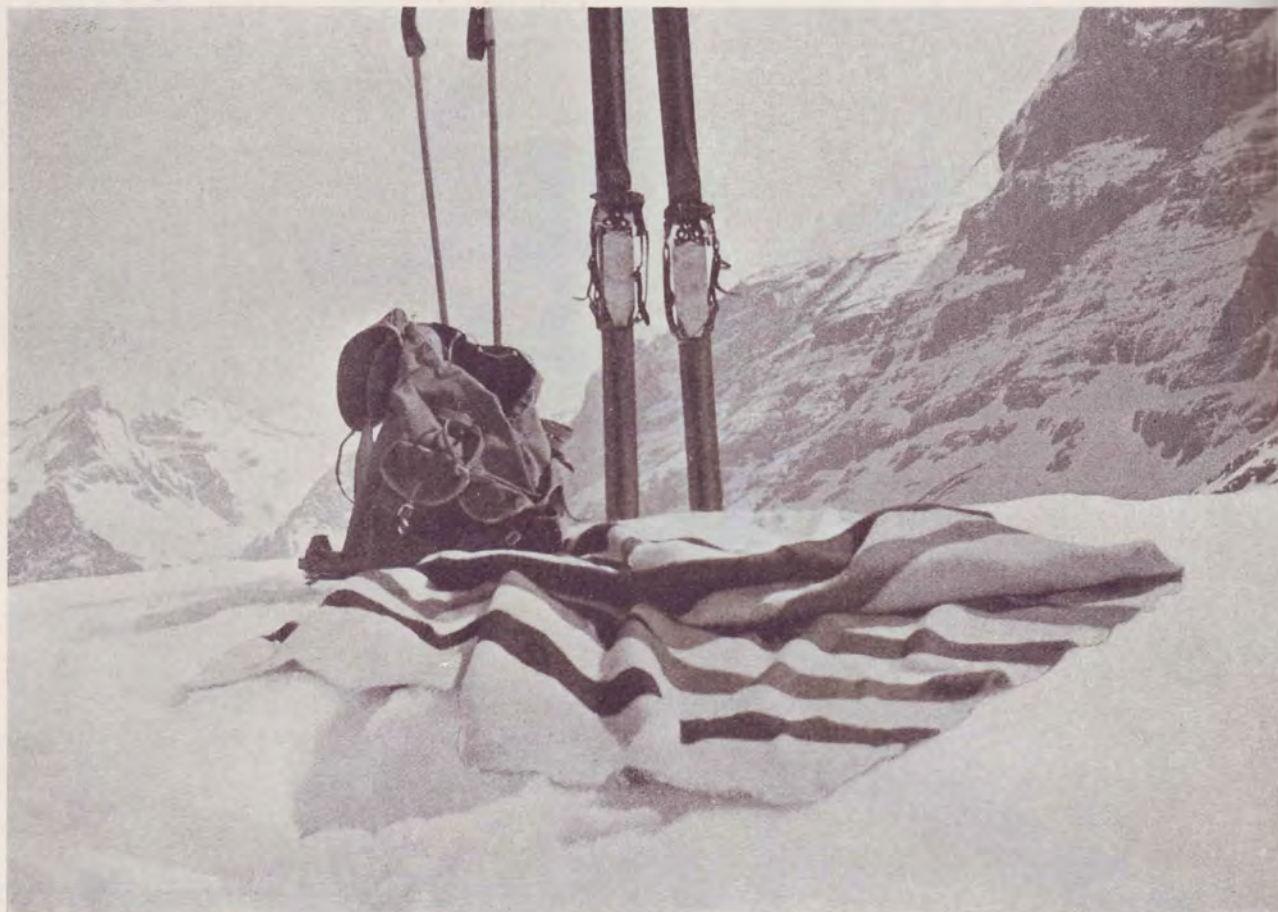

**STANDARD
FOR
THE
WORLD**

The fur-like quality of Hudson's Bay "Point" Blankets is the result of over a hundred years of experience in the Canadian North and so it is natural that they are the ideal blankets for sportsmen of to-day. In the ski lodges of the Laurentians and the hunting lodges of the Rockies you will see these blankets and will meet men who consider "Point" Blankets essential.

Hudson's Bay Company.

INCORPORATED 2ND MAY 1670.